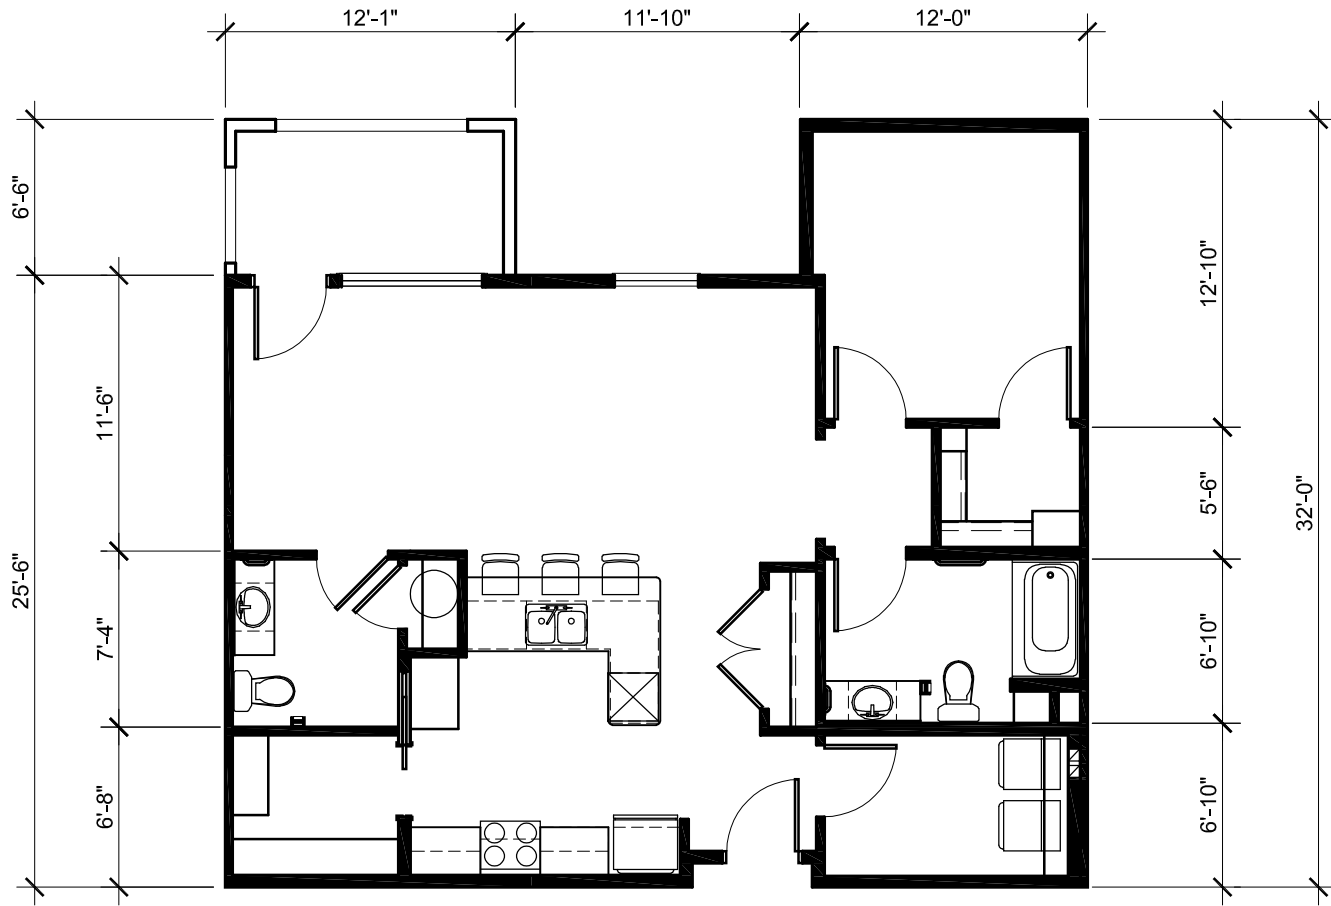

STUDIO - UNIT A
 3 UNITS IN BUILDING
 330 SQ FT
 45 SQ FT DECK

9/6/2019
 15083.4

ARCHITECTURE
 COMMUNITY

363 State Street
 Salem, OR 97301-3533
 P: 503.581.4114
 www.accoac.com

1 BEDROOM - UNIT B
 5 UNITS IN BUILDING
 680 SQ FT
 62 SQ FT DECK

9/6/2019
 15083.4

**ARCHITECTURE
 COMMUNITY**
 363 State Street
 Salem, OR 97301-3533
 P: 503.581.4114
 www.accoac.com

1 BEDROOM - UNIT C
 6 UNITS IN BUILDING
 990 SQ FT
 64 SQ FT DECK

9/6/2019
 15083.4

**ARCHITECTURE
 COMMUNITY**