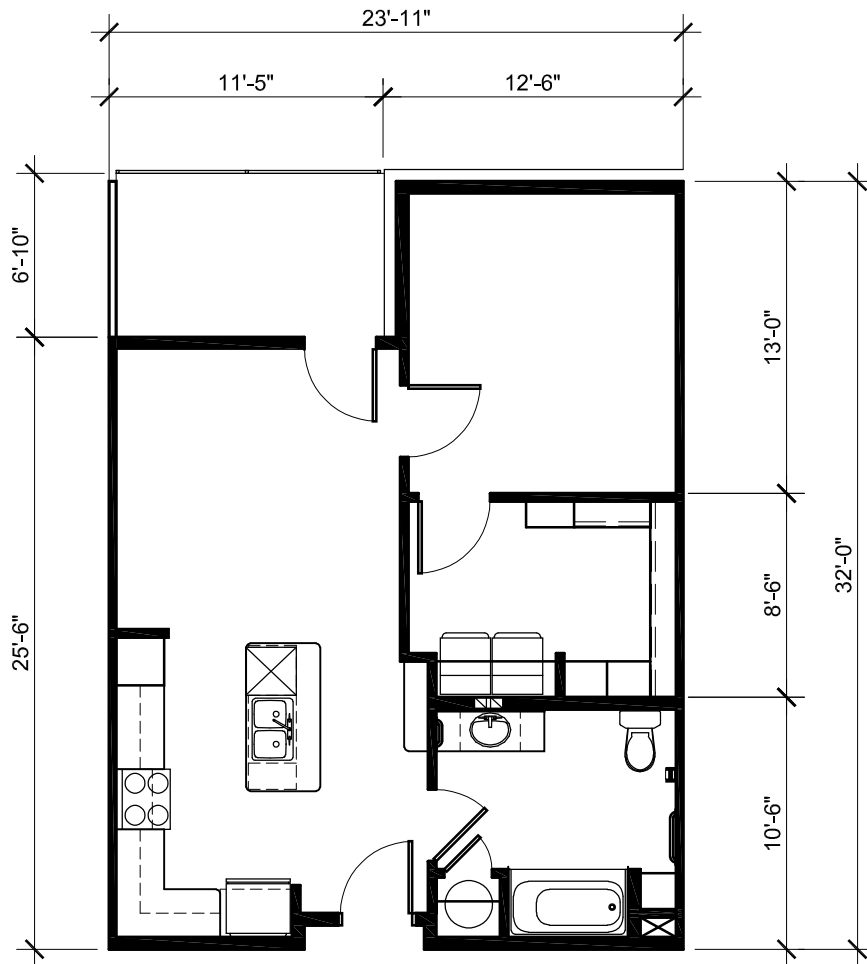

STUDIO - UNIT A
 3 UNITS IN BUILDING
 330 SQ FT
 45 SQ FT DECK

9/6/2019
 15083.4

ARCHITECTURE
 COMMUNITY

363 State Street
 Salem, OR 97301-3533
 P: 503.581.4114
 www.accoac.com

1 BEDROOM - UNIT B
 5 UNITS IN BUILDING
 680 SQ FT
 62 SQ FT DECK

9/6/2019
 15083.4

**ARCHITECTURE
 COMMUNITY**
 363 State Street
 Salem, OR 97301-3533
 P: 503.581.4114
 www.accoac.com

1 BEDROOM - UNIT C
 6 UNITS IN BUILDING
 990 SQ FT
 64 SQ FT DECK

9/6/2019
 15083.4

**ARCHITECTURE
 COMMUNITY**