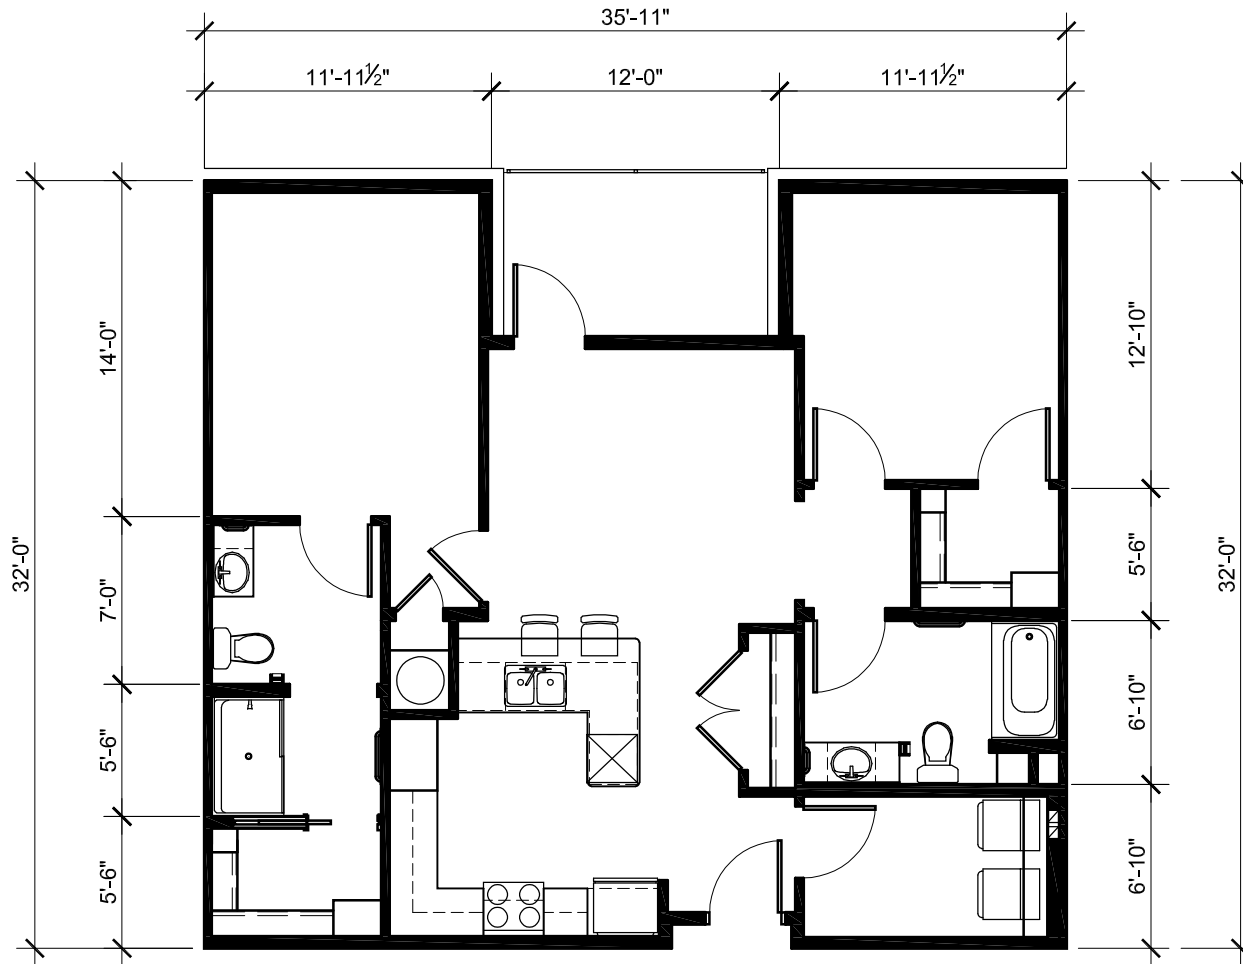

STUDIO - UNIT A
 3 UNITS IN BUILDING
 330 SQ FT
 45 SQ FT DECK

9/6/2019
 15083.4

ARCHITECTURE
 COMMUNITY

363 State Street
 Salem, OR 97301-3533
 P: 503.581.4114
 www.accoac.com

1 BEDROOM - UNIT B
 5 UNITS IN BUILDING
 680 SQ FT
 62 SQ FT DECK

9/6/2019
 15083.4

**ARCHITECTURE
 COMMUNITY**
 363 State Street
 Salem, OR 97301-3533
 P: 503.581.4114
 www.accoac.com

1 BEDROOM - UNIT C
 6 UNITS IN BUILDING
 990 SQ FT
 64 SQ FT DECK

9/6/2019
 15083.4

**ARCHITECTURE
 COMMUNITY**

363 State Street
 Salem, OR 97301-3533
 P: 503.581.4114
 www.accoac.com

2 BEDROOM - UNIT D
 16 UNITS IN BUILDING
 1,070 SQ FT
 64 SQ FT DECK

9/6/2019
 15083.4

**ARCHITECTURE
 COMMUNITY**

363 State Street
 Salem, OR 97301-3533
 P: 503.581.4114
www.accoac.com