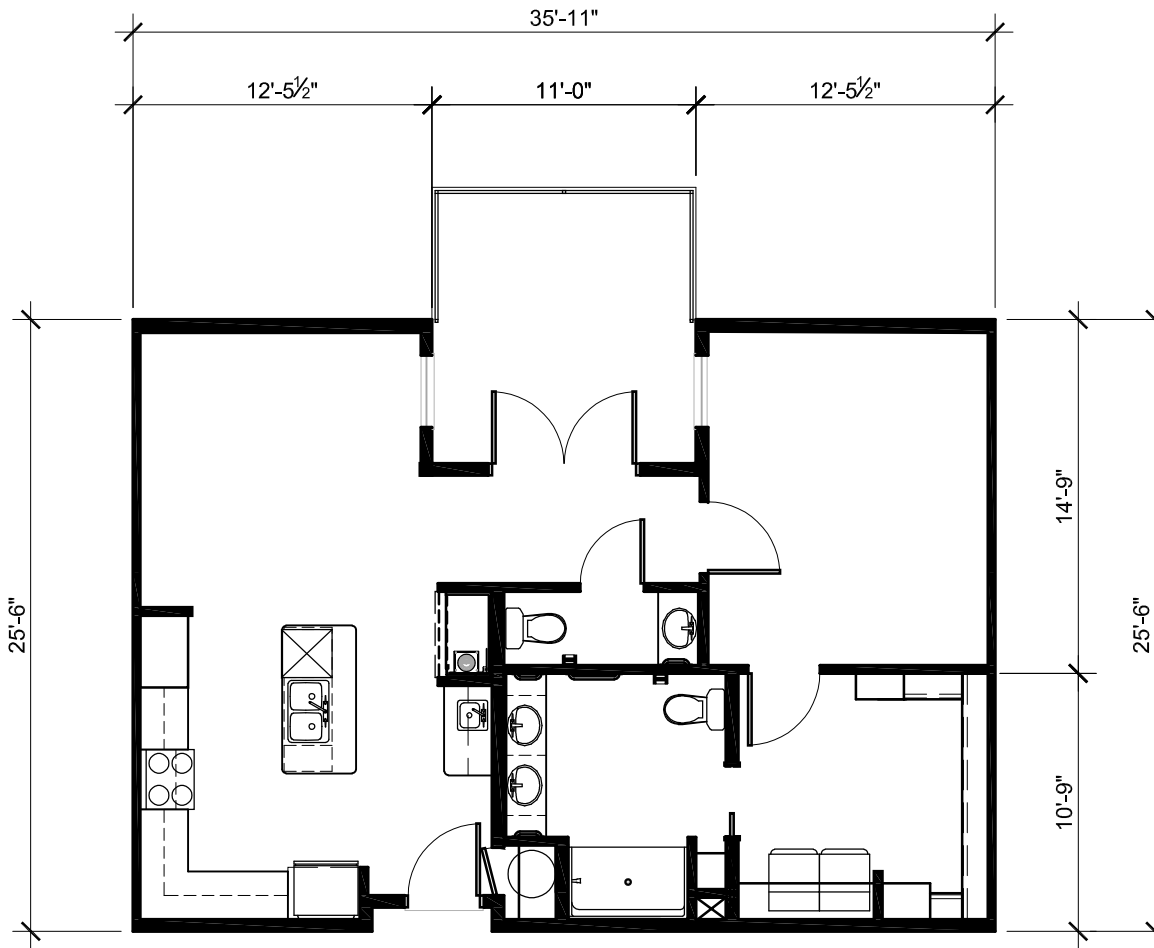

363 State Street
 Salem, OR 97301-3533
 P: 503.581.4114
 www.accoac.com

2 BEDROOM - UNIT D
 16 UNITS IN BUILDING
 1,070 SQ FT
 64 SQ FT DECK

9/6/2019
 15083.4

**ARCHITECTURE
 COMMUNITY**

363 State Street
 Salem, OR 97301-3533
 P: 503.581.4114
www.accoac.com

1 BEDROOM - UNIT E
 4 UNITS IN BUILDING
 845 SQ FT
 125 SQ FT DECK

9/6/2019
 15083.4

**ARCHITECTURE
 COMMUNITY**

363 State Street
 Salem, OR 97301-3533
 P: 503.581.4114
 www.accoac.com